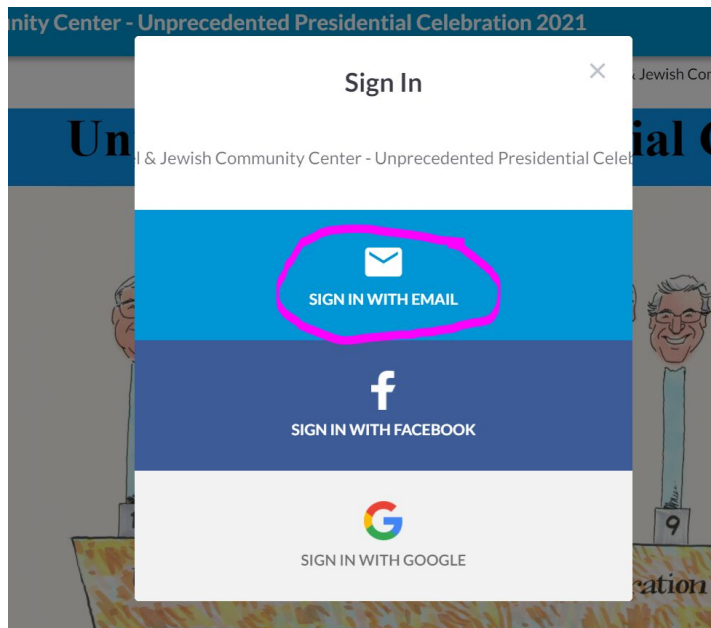

Click the link below

<http://bidpal.net/tiw2021>

And you should see the following in your browser. Then click SIGN IN In the upper right corner.

Now click SIGN IN WITH EMAIL

Enter the email address that your invitation was sent to, the same one that Temple Israel has. Please do not use any other email address here. Then click, NEXT.

A screenshot of a web registration form. The form is titled "Please enter your email address." and has a close button (X) in the top right corner. Below the title is an "Email" input field. A red error message "Email is required." is displayed below the input field, accompanied by a red warning triangle icon. At the bottom of the form, there are two buttons: "BACK" and "NEXT" with a right-pointing arrow.

Create a password using the guidelines and then click, NEXT.

A screenshot of a web registration form. The form is titled "Thanks! Let's create a password for your BidPal account." and has a close button (X) in the top right corner. Below the title is an "Email" input field containing "E[redacted]pot.com". Below the email field is a "Create a Password..." input field, which is highlighted with a pink circle. To the right of the password field is an eye icon. Below the password field, there is a section titled "Password must:" followed by a list of requirements: "be at least 8 characters in length", "include at least one uppercase character", "include at least one lowercase character", "include at least one number", and "include at least one special character". At the bottom of the form, there are two buttons: "BACK" and "NEXT" with a right-pointing arrow.