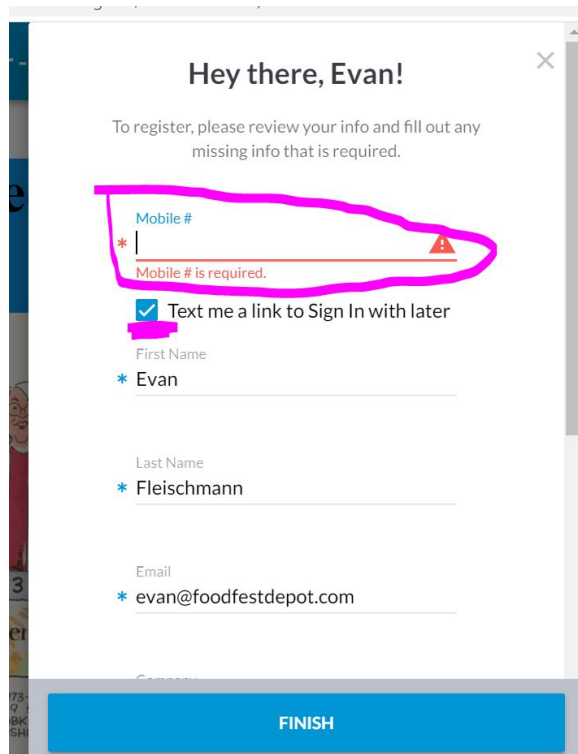

Enter your cell phone number to be able to bid and get auction notices right on your phone.