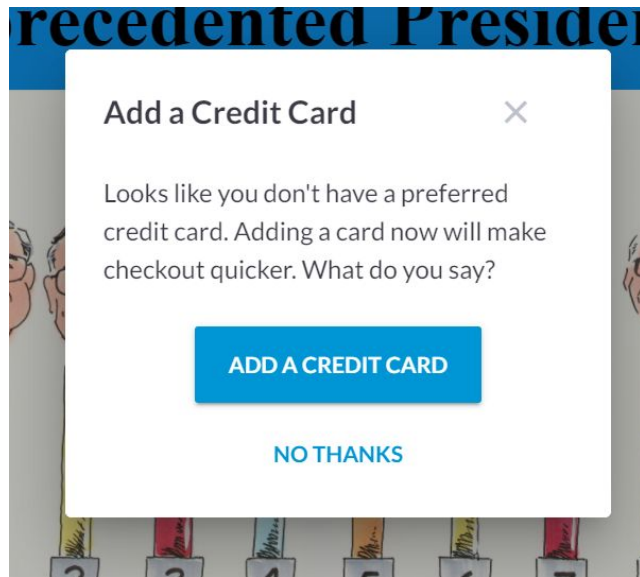

Temple members will be billed via their Temple Account. You do not need to enter a credit card to bid on our auction. Choose, No Thanks.